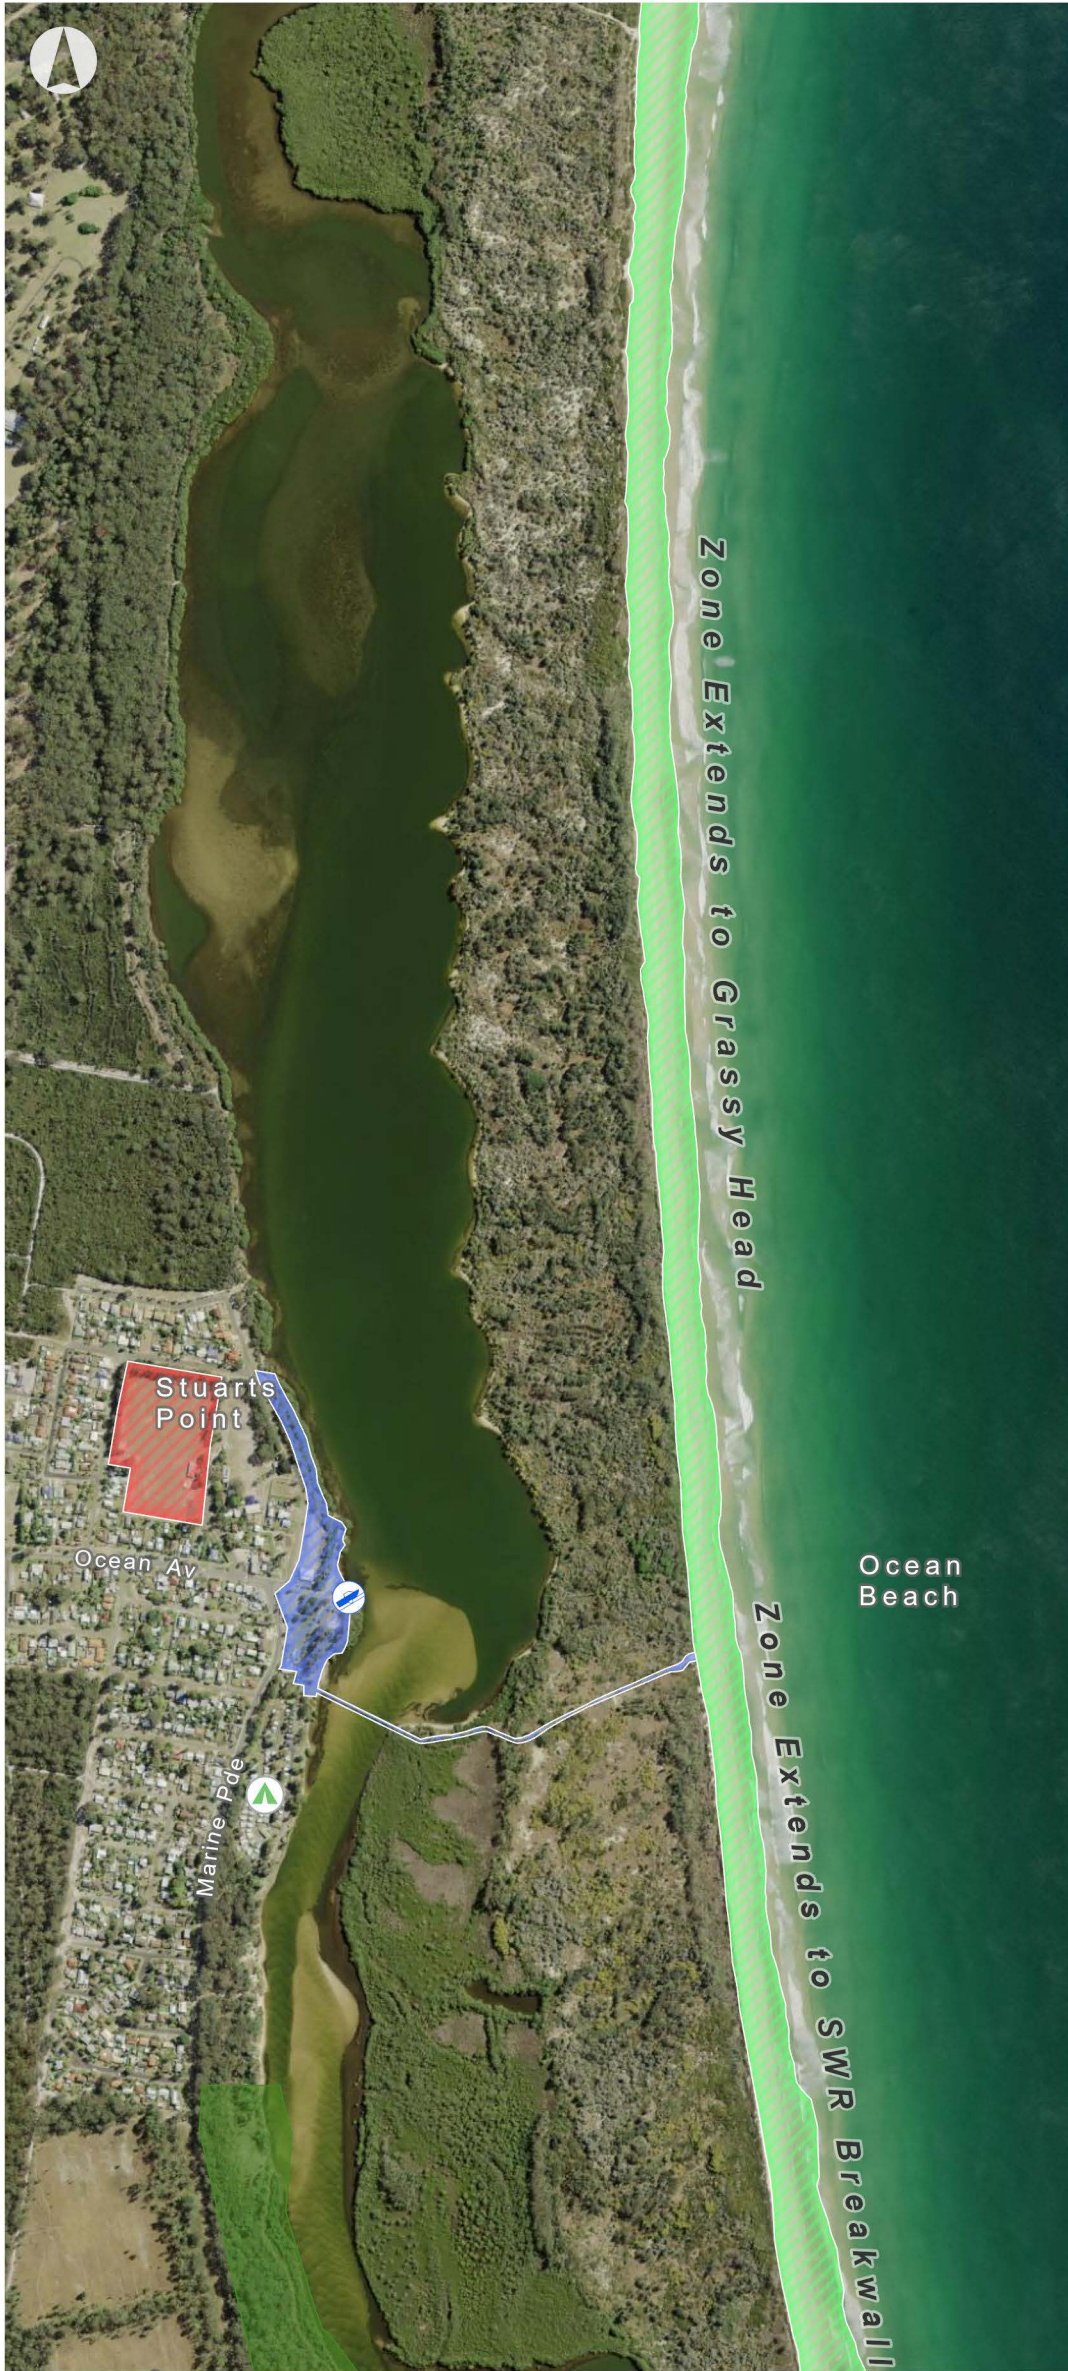

Dog Off-Leash Areas

Legend

- Dogs Prohibited
- Off-Leash Area
- On-Leash Area
- National Park
- Nature Reserve

Disclaimer: There is no warranty that the data on this map does not contain errors and Kempsey Shire Council shall not be liable for any loss, damage or injury suffered by the user or any other person consequent upon the existence of errors. No guarantee as to the accuracy of the data is given.