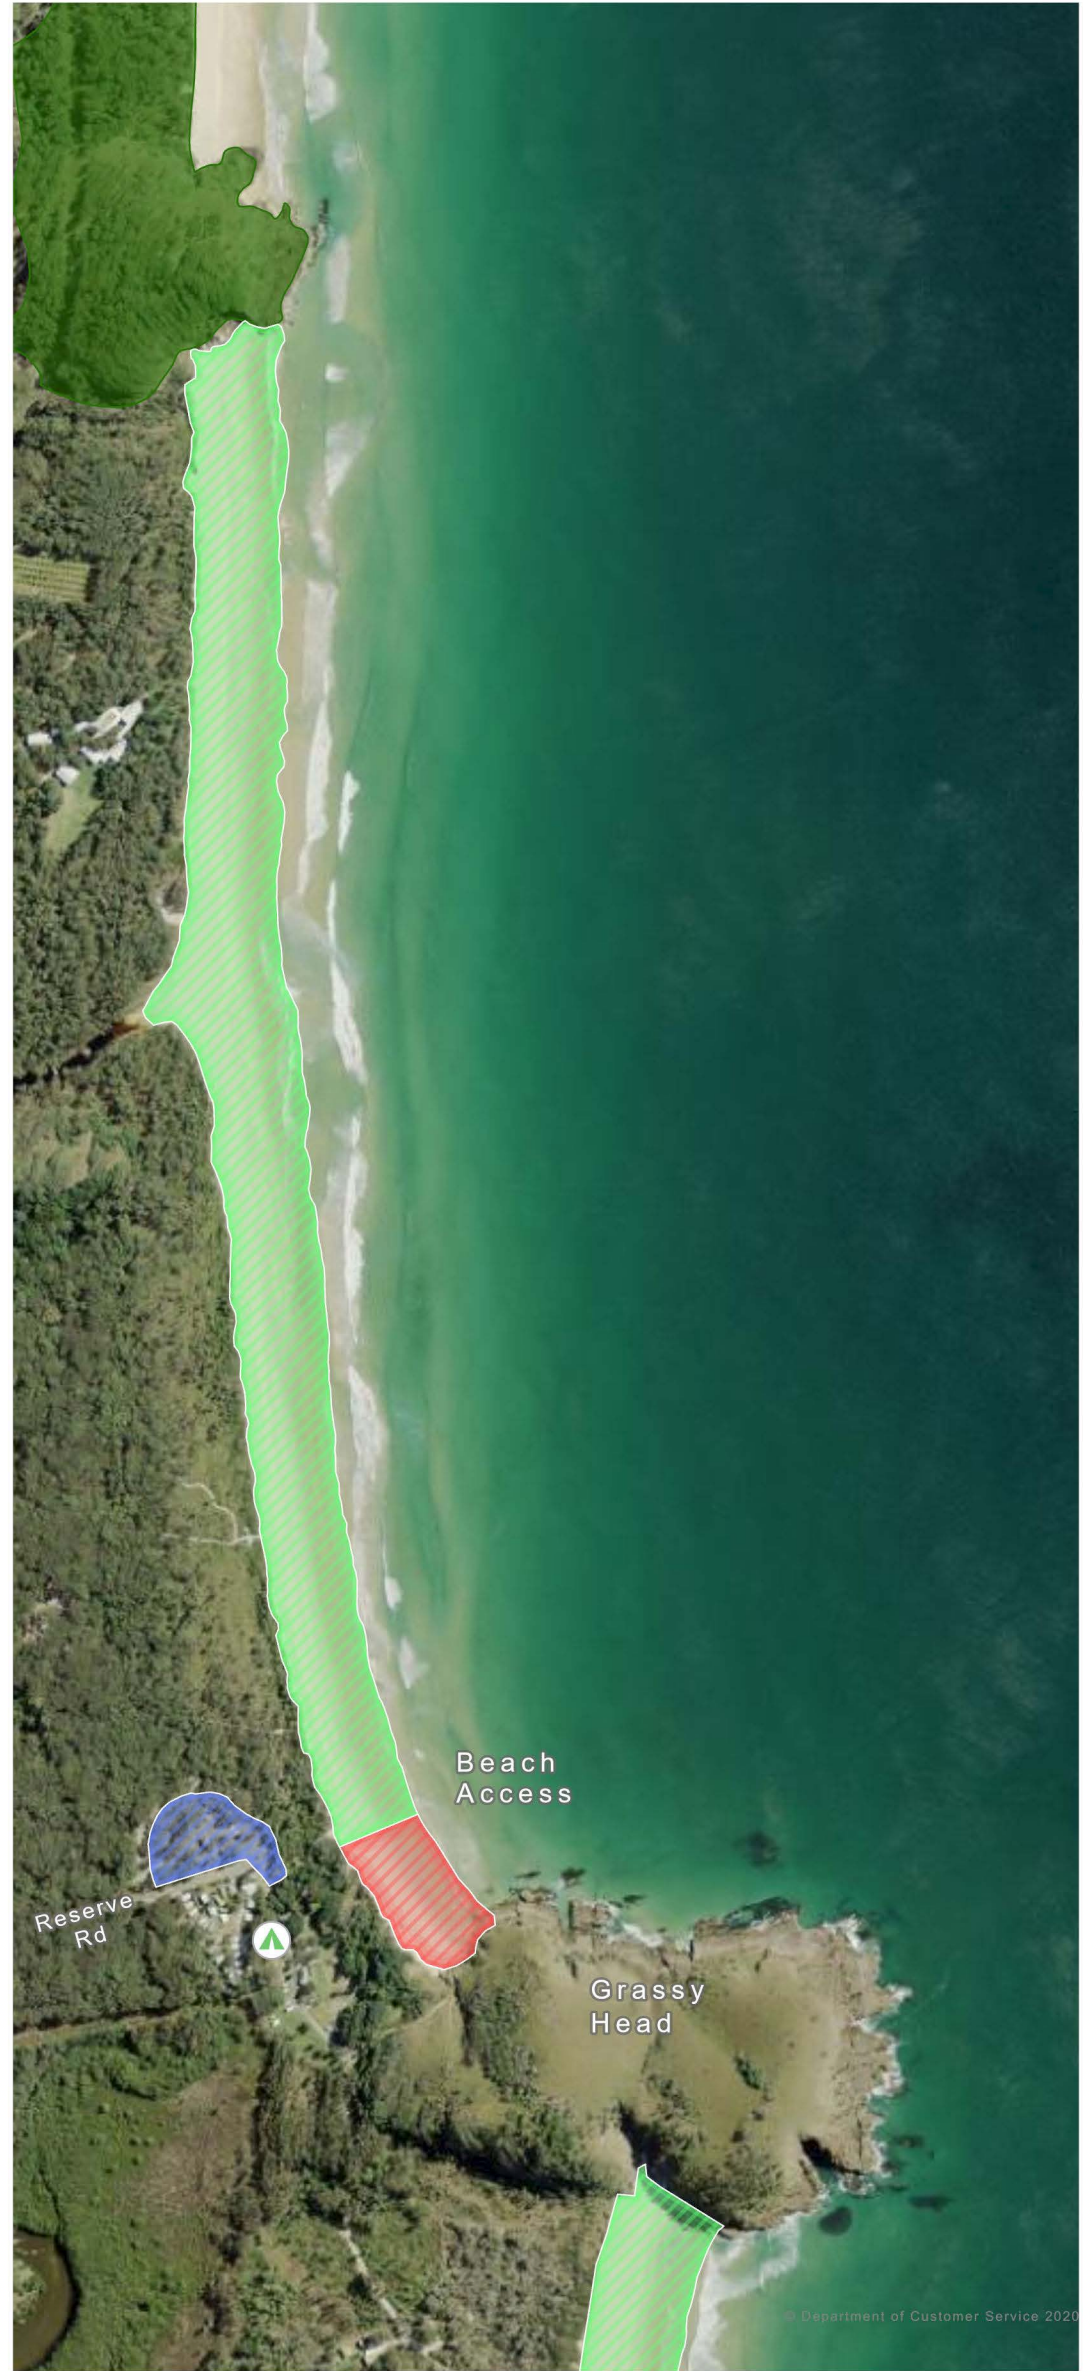

Dog Off-Leash Areas

Legend

- Dogs Prohibited
- Off-Leash Area
- On-Leash Area
- National Park
- Nature Reserve

Disclaimer: There is no warranty that the data on this map does not contain errors and Kempsey Shire Council shall not be liable for any loss, damage or injury suffered by the user or any other person consequent upon the existence of errors. No guarantee as to the accuracy of the data is given.