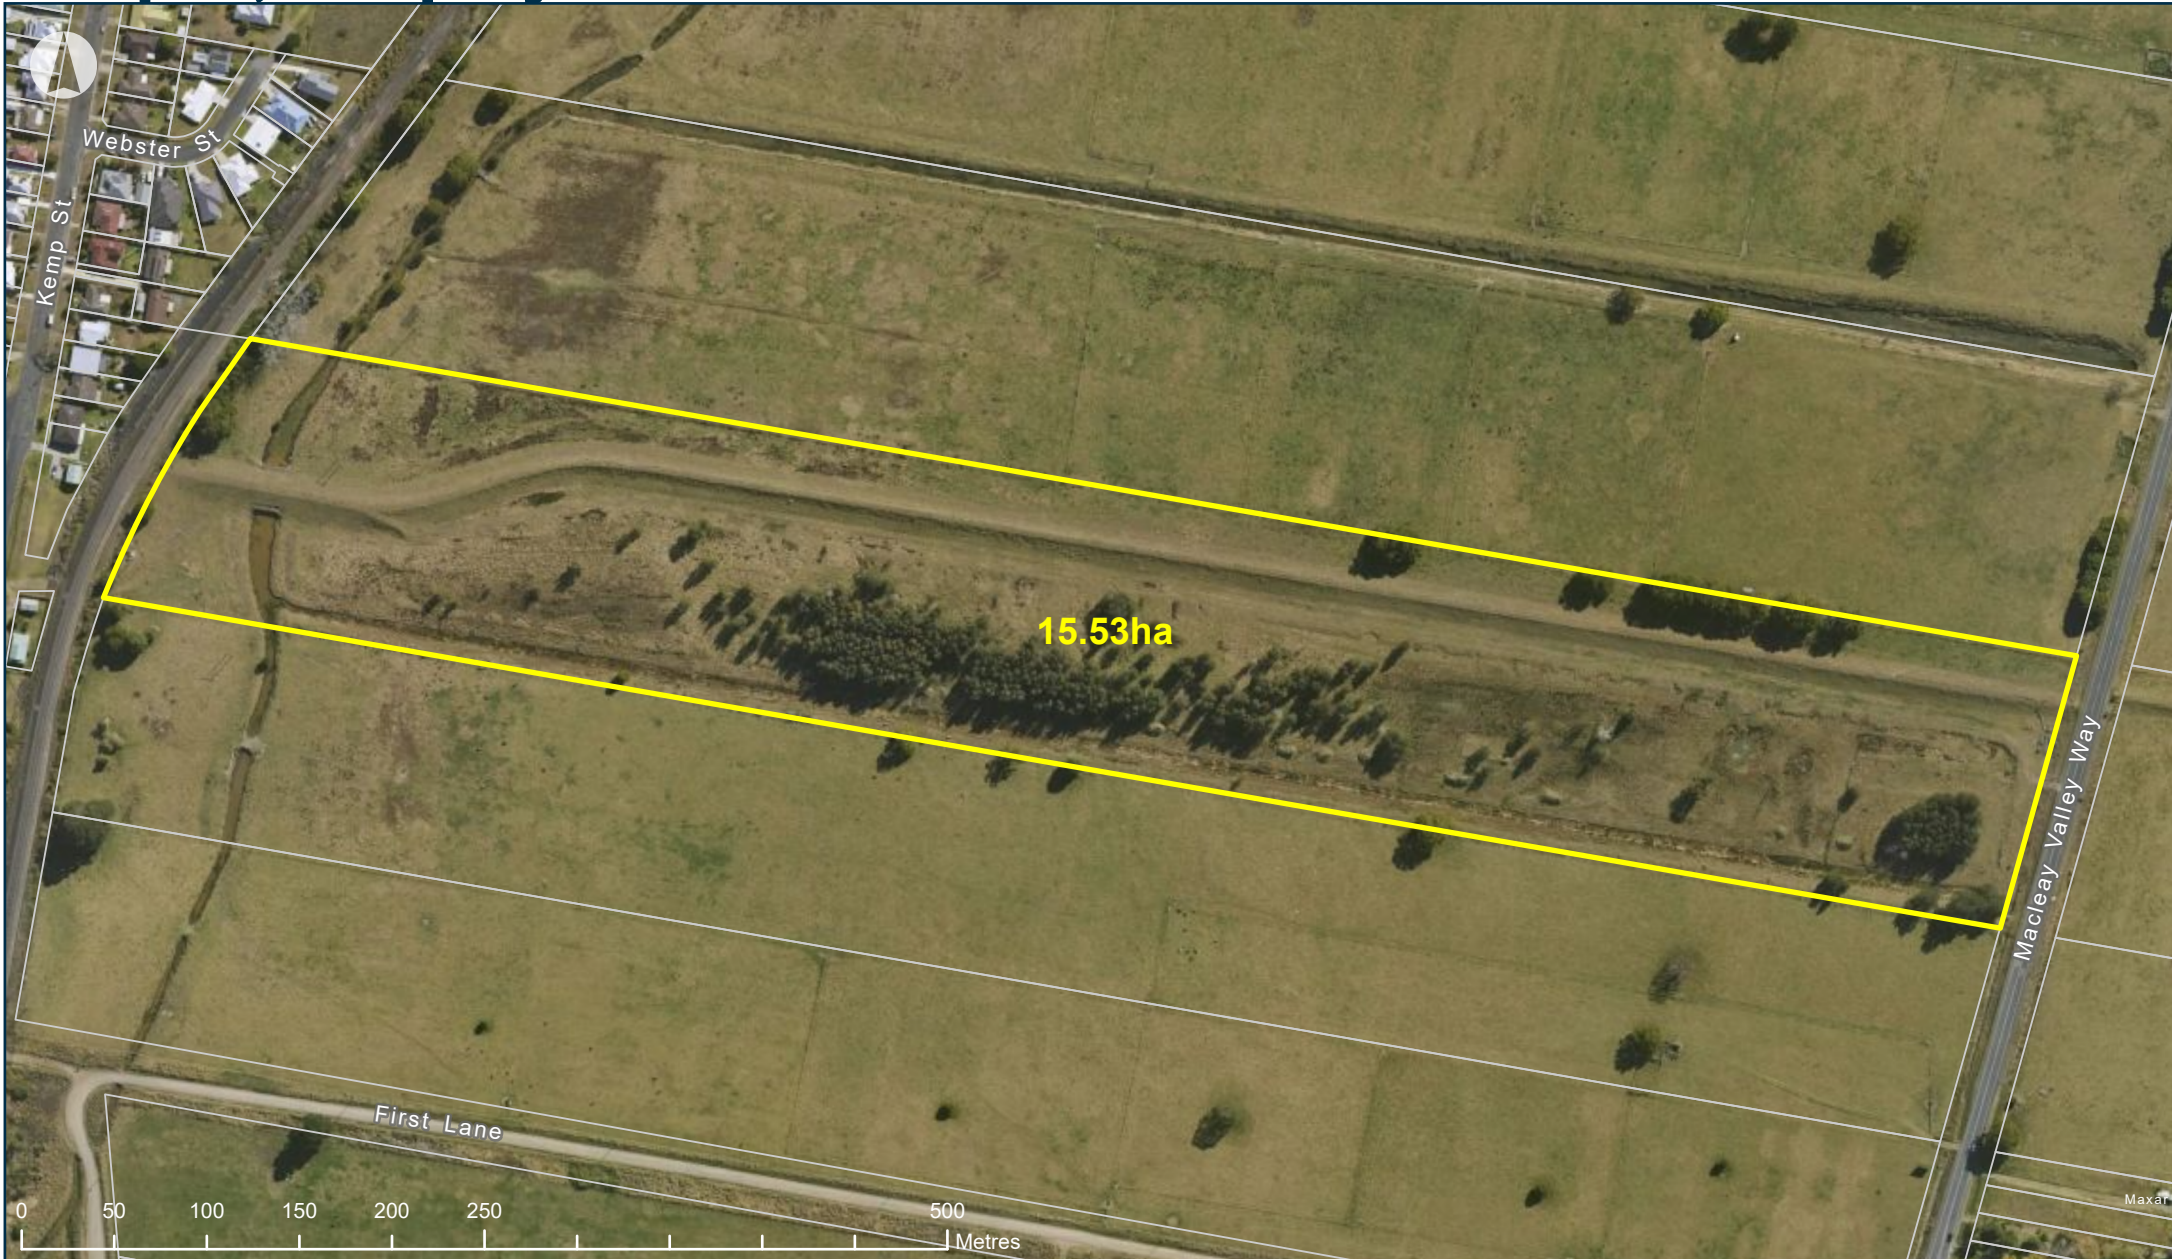

Lease Area 31 - 252//DP558470

Kemp St, Kempsey

Disclaimer: There is no warranty that the data on this map does not contain errors and Kempsey Shire Council shall not be liable for any loss, damage or injury suffered by the user or any other person consequent upon the existence of errors. No guarantee as to the accuracy of the data is given.