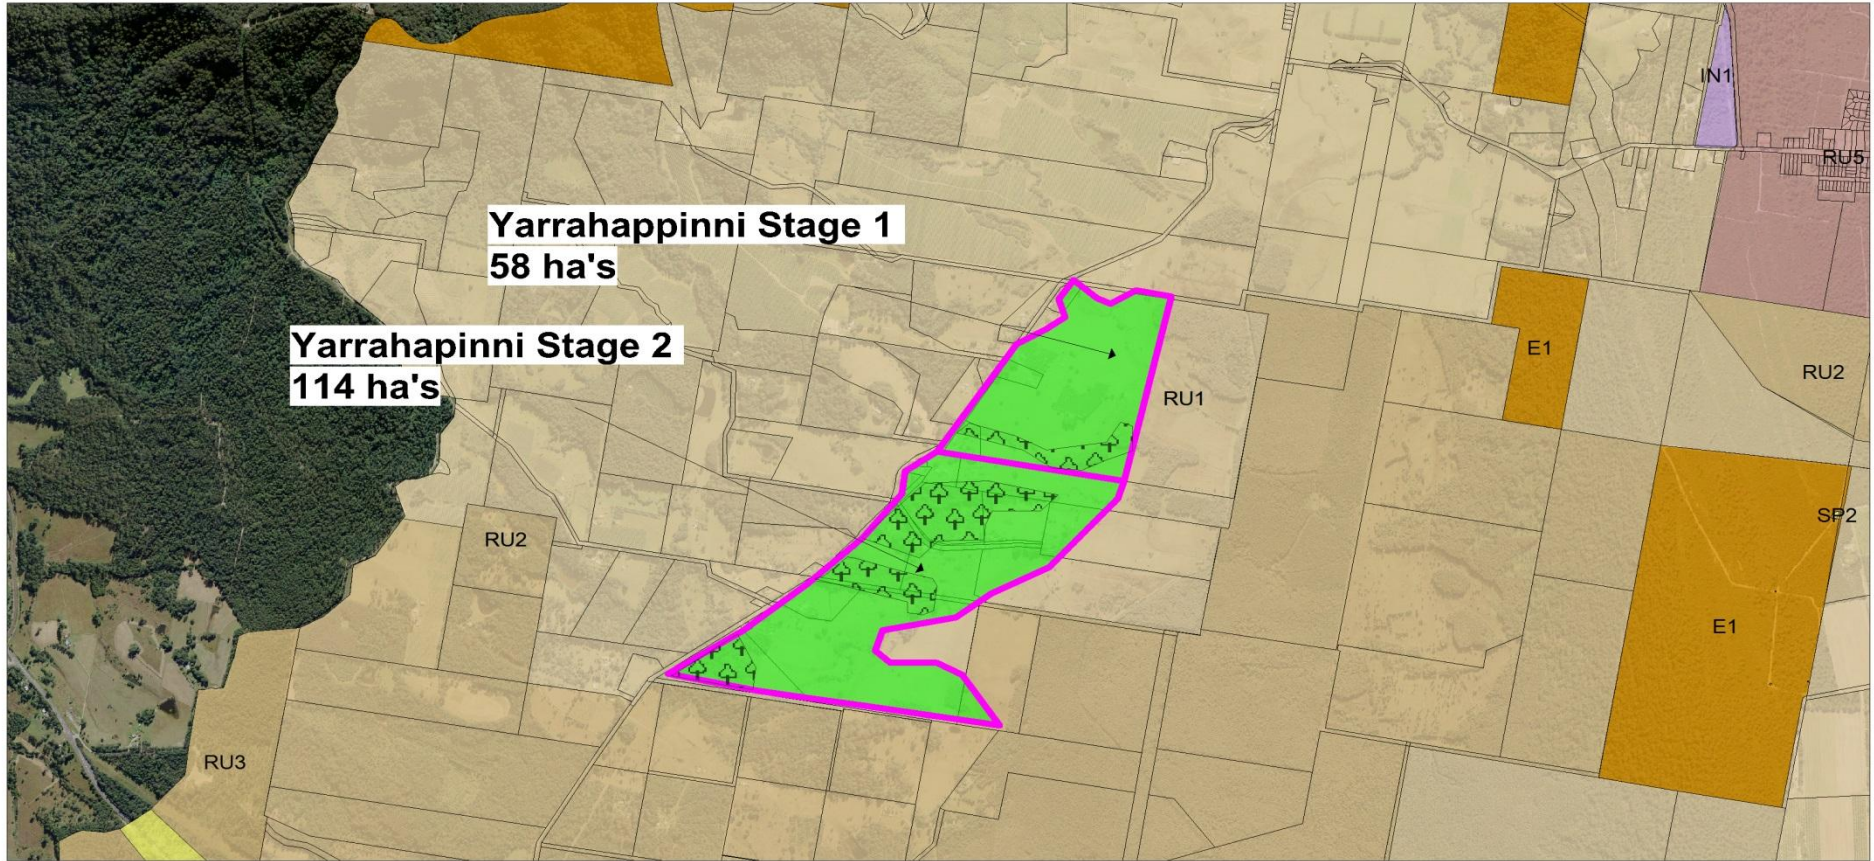

Map 20: Yarrahapinni Land Release Staging

 <p>KEMPSEY Shire Council</p>	<p>Yarrahapinni Kempsey Shire Council Draft Rural Residential Land Release Strategy</p>		<p>VERSION:7-031014 DATE:03/10/14</p>
	 <p>NOT TO SCALE</p>	 Post Exhibition Rural Residential Release Area	 Post Exhibition Release Stages

There is no warranty that the data on this map does not contain errors and the Kempsey Shire Council shall not be liable for any loss, damage or injury suffered by the user or any other person consequent upon the existence of errors. No guarantee as to the accuracy of the data is given.