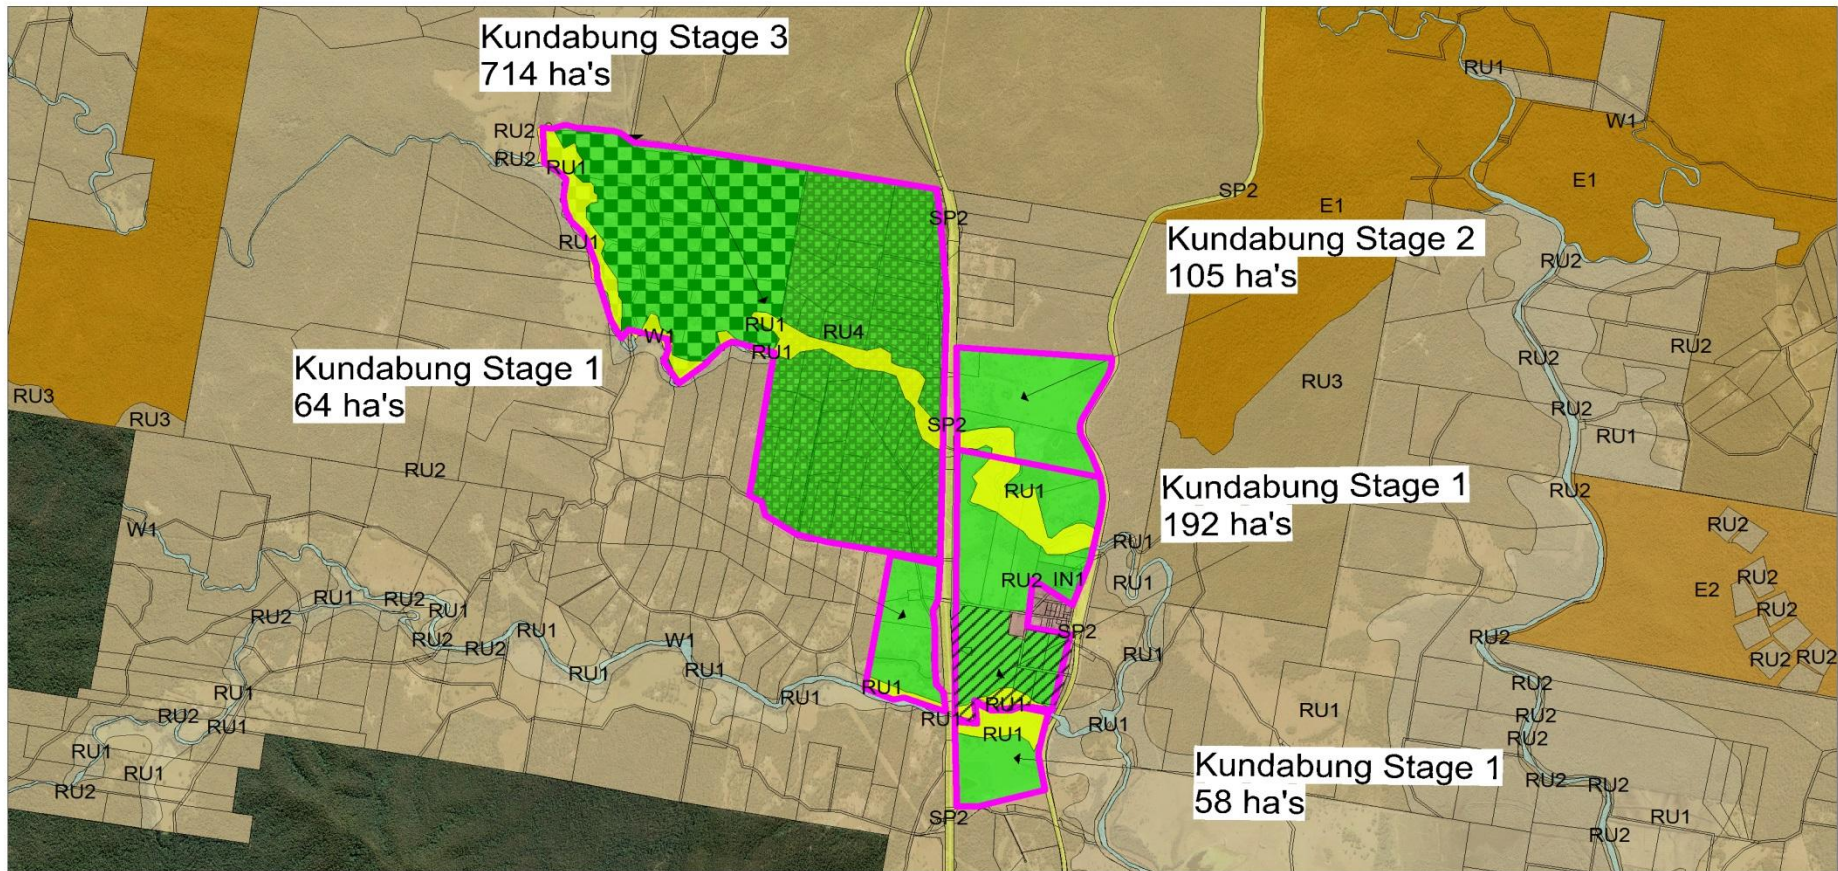

Map 19: Kundabung Land Release Staging

 <p>Kundabung Kempsey Shire Council Draft Rural Residential Land Release Strategy</p>	VERSION 6 : 021014 DATE: 02/10/14	
	 <p>NOT TO SCALE</p>	 Post Exhibition Rural Residential Release Areas  RU4 Zoned Potential 4ha Lot Size

There is no warranty that the data on this map does not contain errors and the Kempsey Shire shall not be liable for any loss, damage or injury suffered by the user or any other person consequent upon the existence of errors. No guarantee as to the accuracy of the data is given.