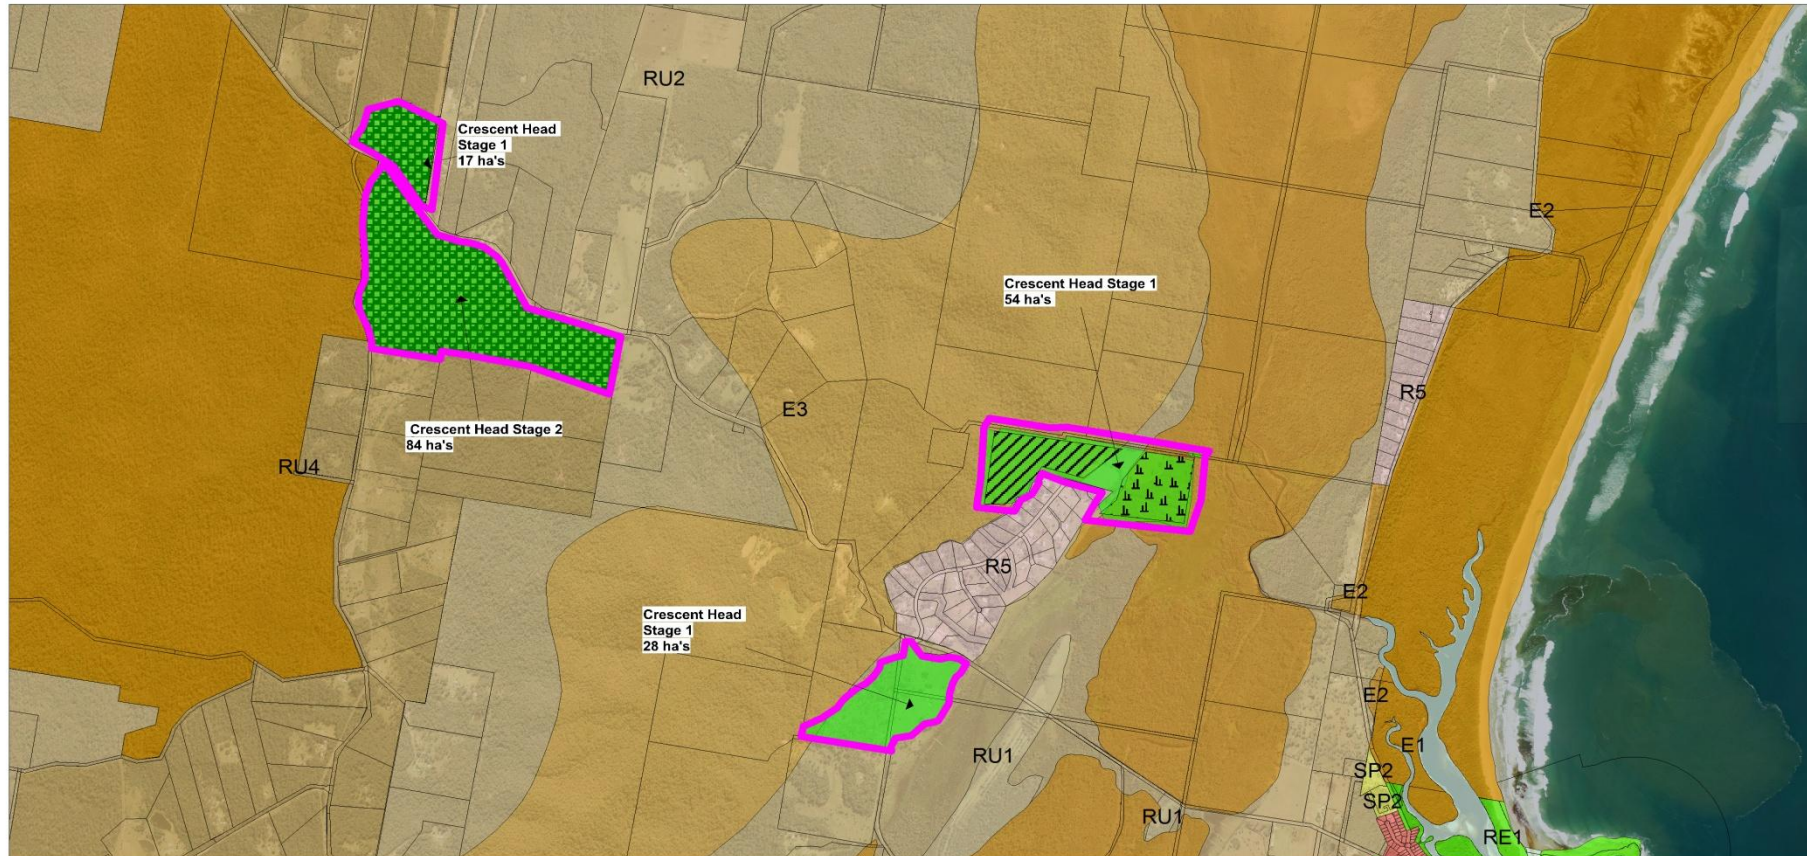

Map 18: Crescent Head Land Release Staging

 <p>KEMPSEY Shire Council</p>	<h3>Crescent Head</h3> <p>Kempsey Shire Council Rural Residential Land Release Strategy</p>		<p>VERSION:5-300414 DATE:30/04/14</p>
	 <p>NOT TO SCALE</p>	<p> Rural Residential Release Areas</p> <p> Release Stages</p> <p> Subject to Scenic Protection Assessment</p>	<p> RU4 Zoned Potential 4ha Lot Size</p> <p> Subject to SEPP 14 Assessment</p>

There is no warranty that the data on this map does not contain errors and the Kempsey Shire Council shall not be liable for any loss, damage or injury suffered by the user or any other person consequent upon the existence of errors. No guarantee as to the accuracy of the data is given.