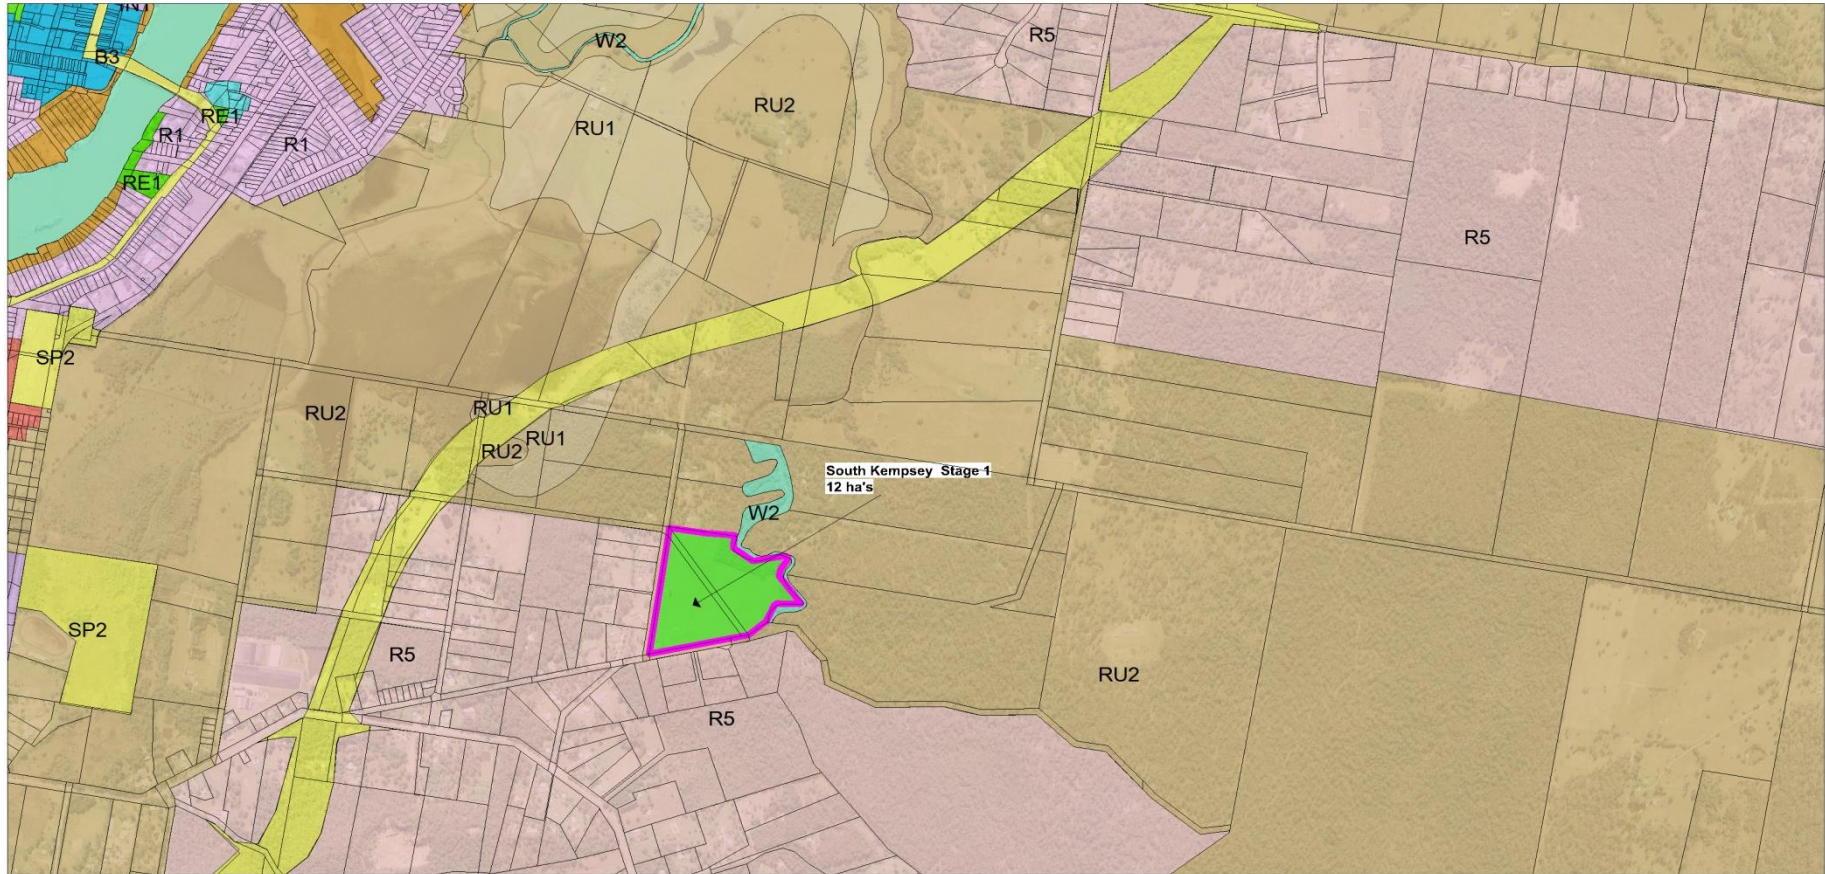

Map 16: South Kempsey A Land Release Staging

	South Kempsey No 1 Kempsey Shire Council Rural Residential Land Release Strategy		VERSION:4-300414 DATE:30/04/14
	 NOT TO SCALE	 Rural Residential Release Areas	 Release Stages

There is no warranty that the data on this map does not contain errors and the Kempsey Shire Council shall not be liable for any loss, damage or injury suffered by the user or any other person consequent upon the existence of errors. No guarantee as to the accuracy of the data is given.