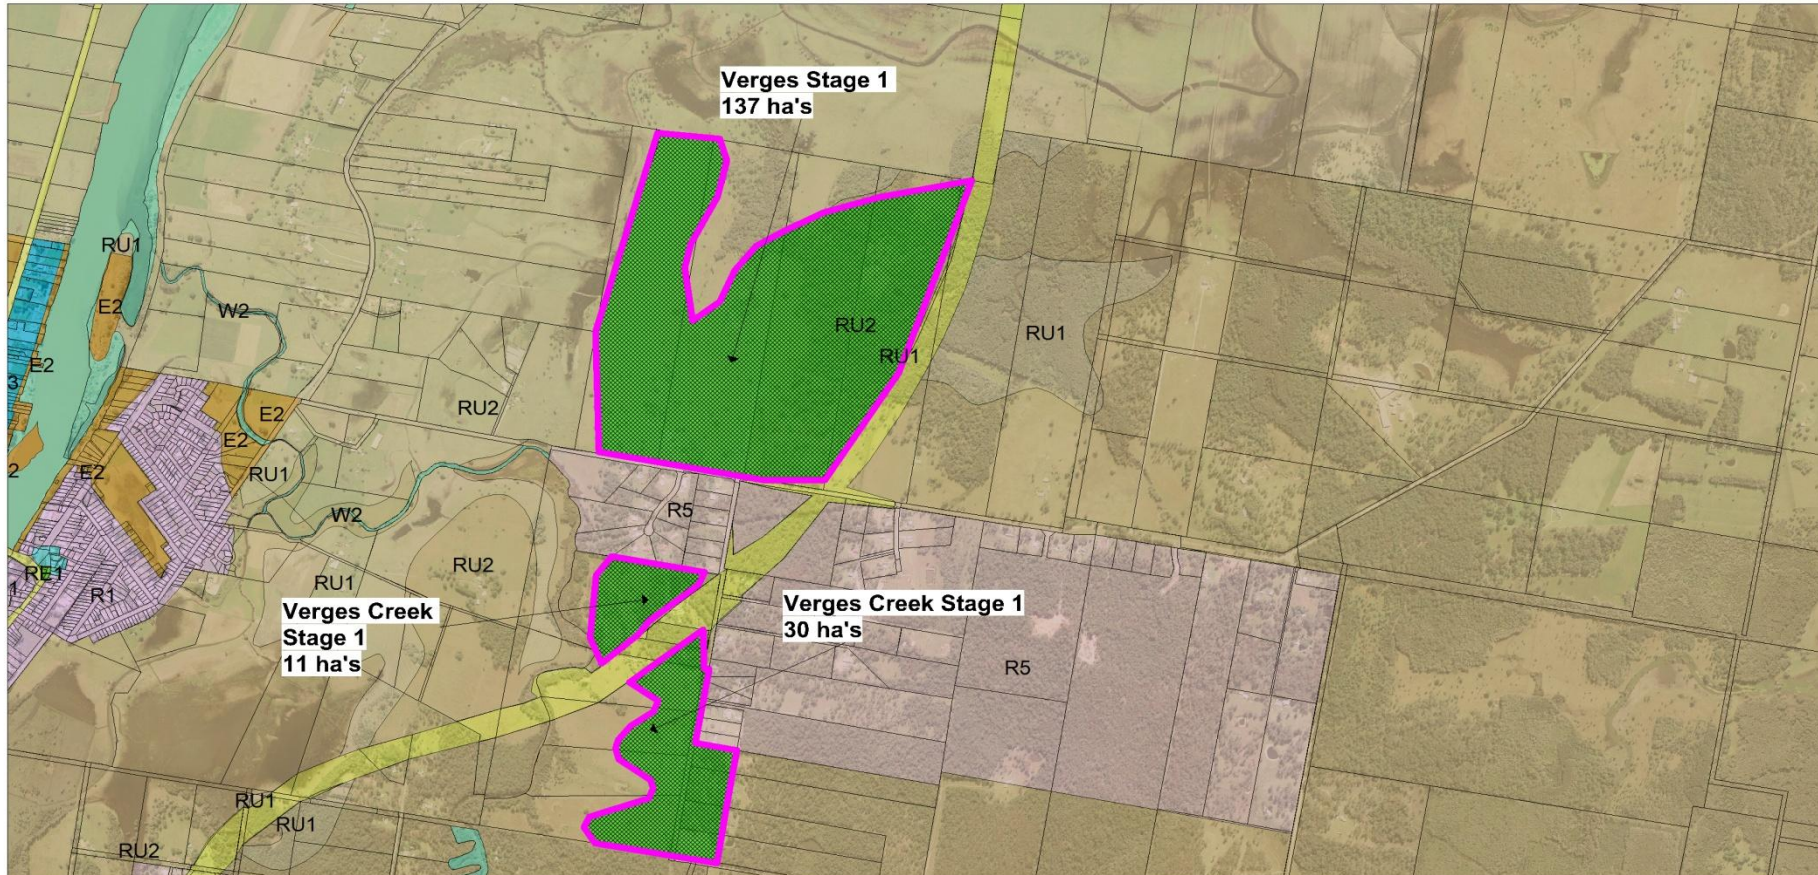

Map 15: Verges Creek Land Release Staging

 <p>KEMPSEY Shire Council</p>	<p>Verges Creek Kempsey Shire Council Draft Rural Residential Land Release Strategy</p>		<p>VERSION:3 - 300414 DATE:30/04/14</p>
	 <p>NOT TO SCALE</p>	 <p>Post Exhibition Rural Residential Release Areas</p>	 <p>Post Exhibition Release Stages</p>

There is no warranty that the data on this map does not contain errors and the Kempsey Shire Council shall not be liable for any loss, damage or injury suffered by the user or any other person consequent upon the existence of errors. No guarantee as to the accuracy of the data is given.