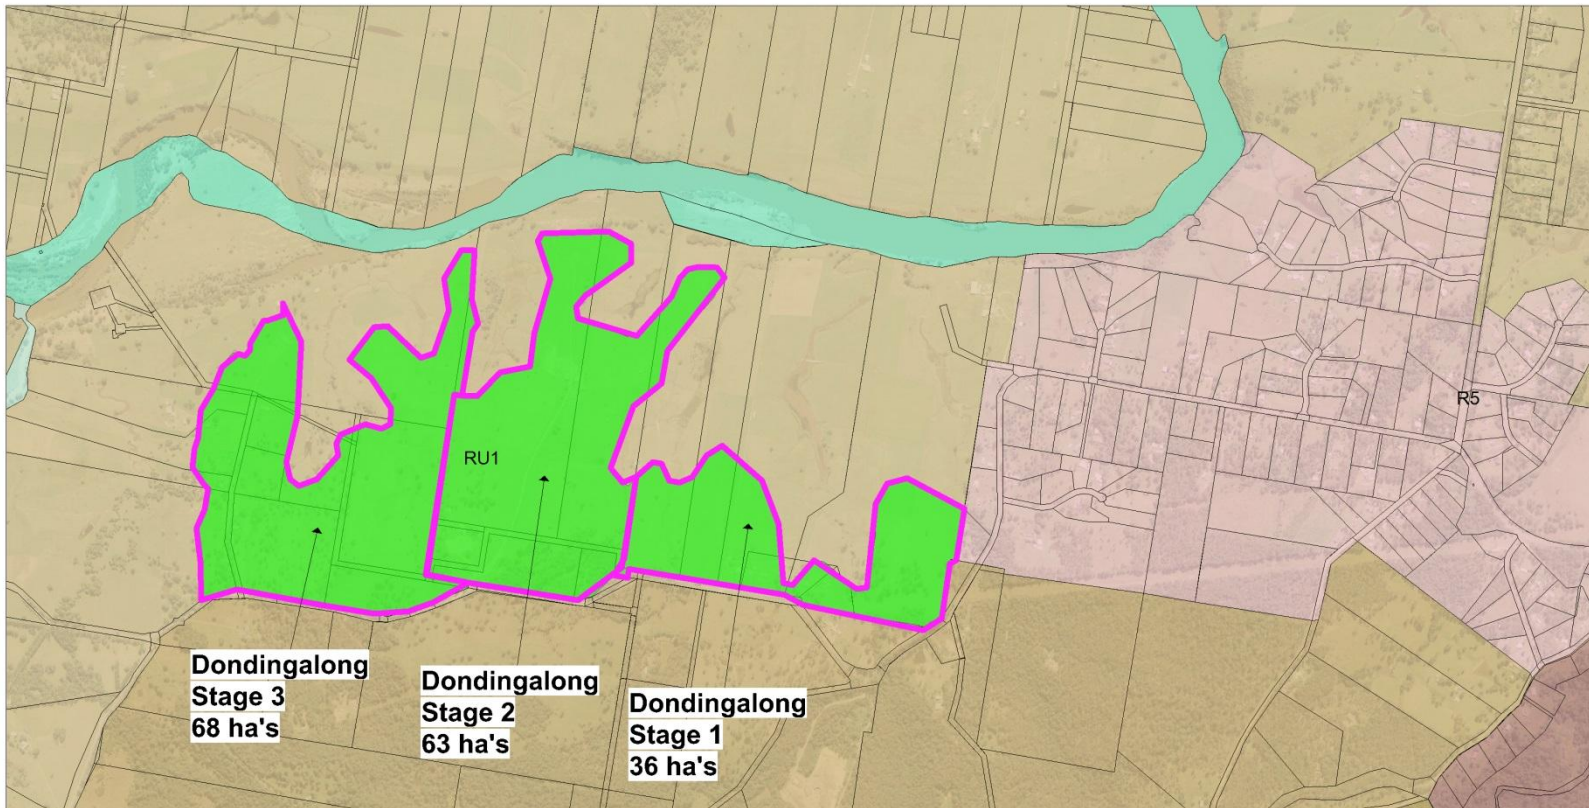

Map 14: Dondingalong Land Release Staging

	Dondingalong Kempsey Shire Council Rural Residential Land Release Strategy	VERSION: 4-280814 DATE: 28/08/14
	 NOT TO SCALE	

There is no warranty that the data on this map does not contain errors and the Kempsey Shire Council shall not be liable for any loss, damage or injury suffered by the user or any other person consequent upon the existence of errors. No guarantee as to the accuracy of the data is given.