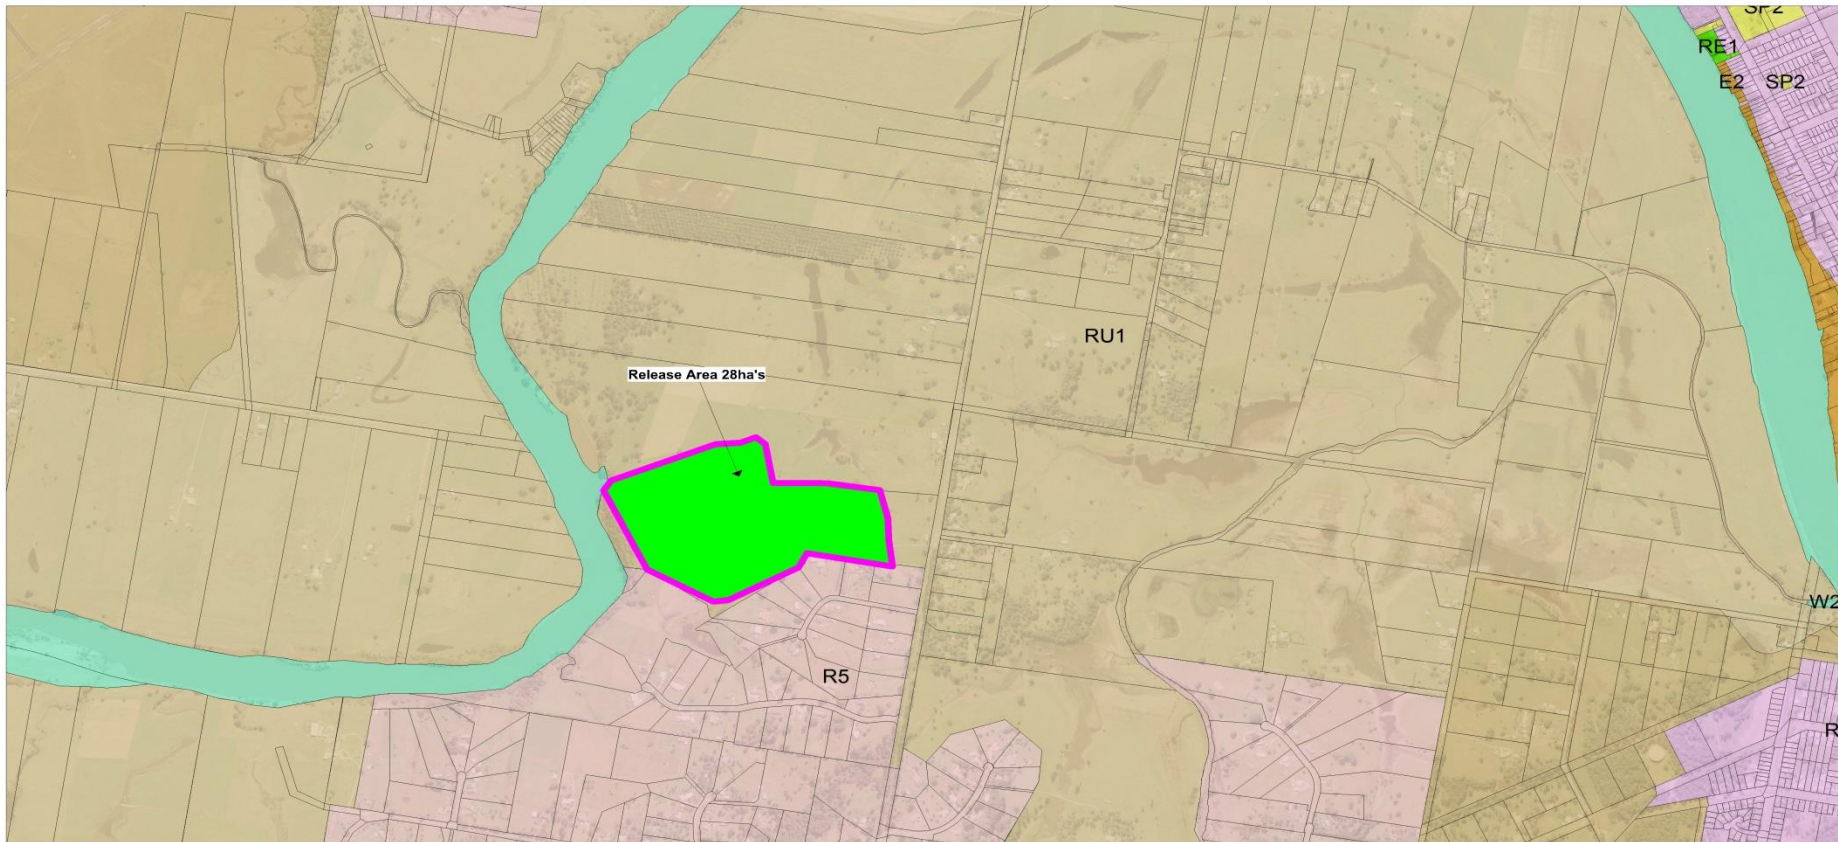

Map 13: Euroka Land Release Staging

 <p>KEMPSEY Shire Council</p>	<p>Euroka Kempsey Shire Council Rural Residential Land Release Strategy</p>	<p>VERSION: 4-260914 DATE: 26/09/14</p>		
 <p>NOT TO SCALE</p>	<table style="width: 100%; border: none;"> <tr> <td style="width: 50%; border: none;"> Rural Residential Release Areas </td> <td style="width: 50%; border: none;"> Release Staging </td> </tr> </table>		Rural Residential Release Areas	Release Staging
Rural Residential Release Areas	Release Staging			

There is no warranty that the data on this map does not contain errors and the Kempsey Shire Council shall not be liable for any loss, damage or injury suffered by the user or any other person consequent upon the existence of errors. No guarantee as to the accuracy of the data is given.