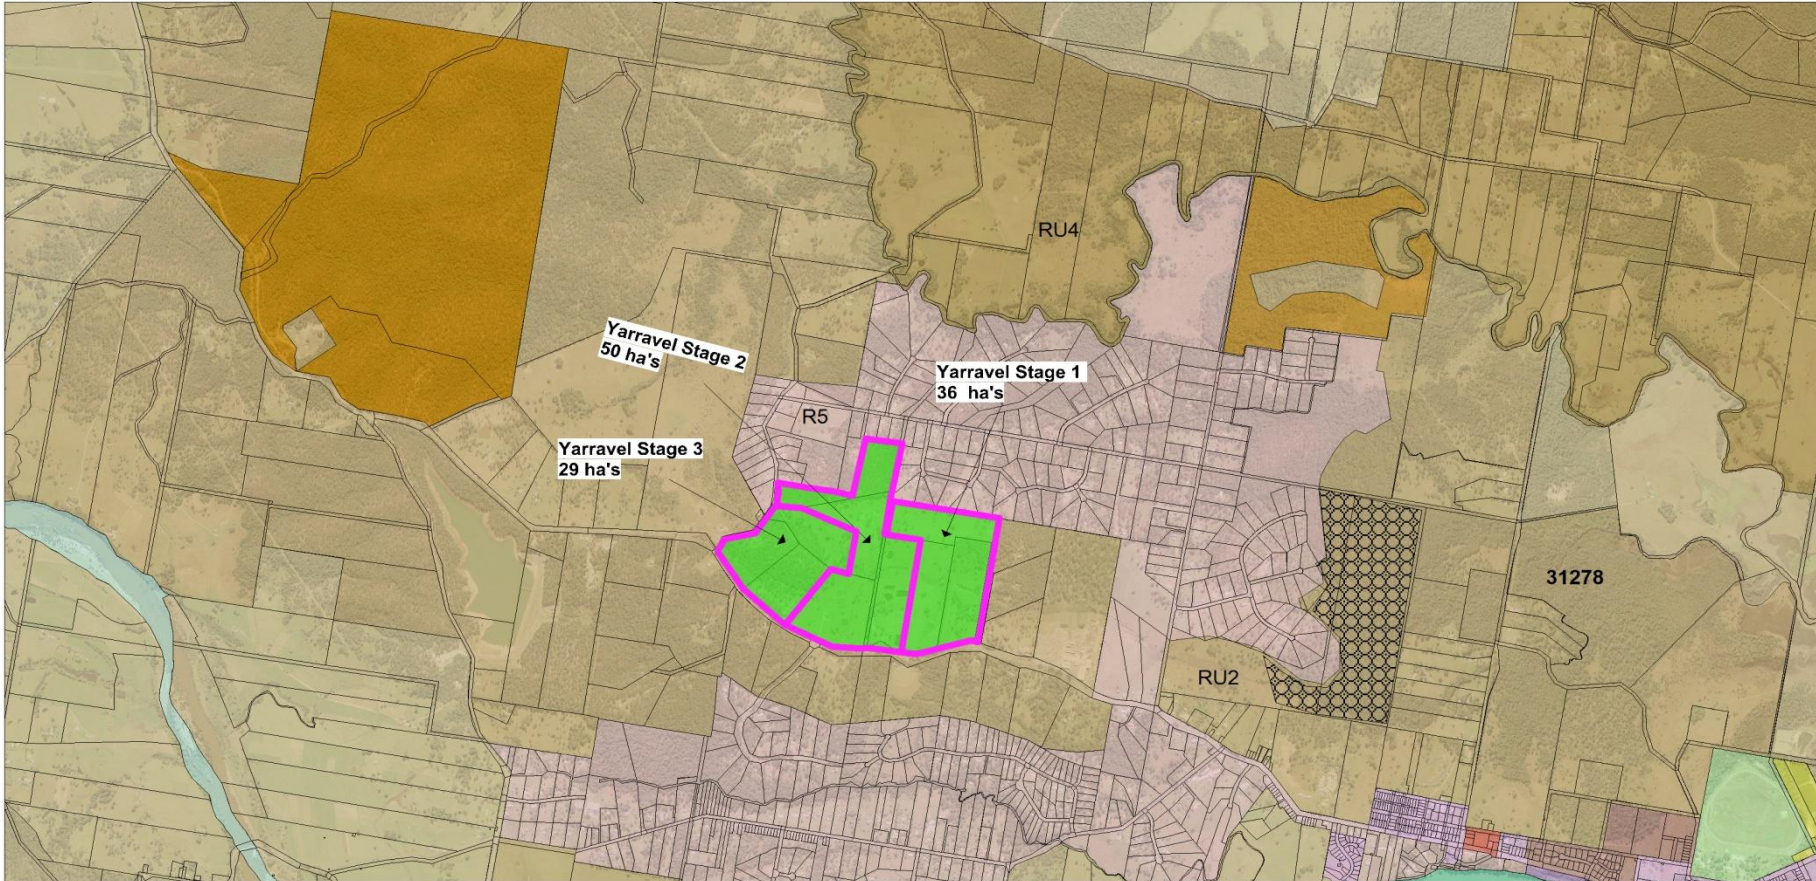

Map 12: Yarravel Land Release Staging

 <p>KEMPSEY Shire Council</p>	<p>Yarravel Kempsey Shire Council Draft Rural Residential Land Release Strategy</p>		<p>VERSION:4- 300414 DATE:30/04/14</p>
	 <p>NOT TO SCALE</p>	 Post Exhibition Rural Residential Release Areas	 Post Exhibition Release Stages

There is no warranty that the data on this map does not contain errors and the Kempsey Shire Council shall not be liable for any loss, damage or injury suffered by the user or any other person consequent upon the existence of errors. No guarantee as to the accuracy of the data is given.