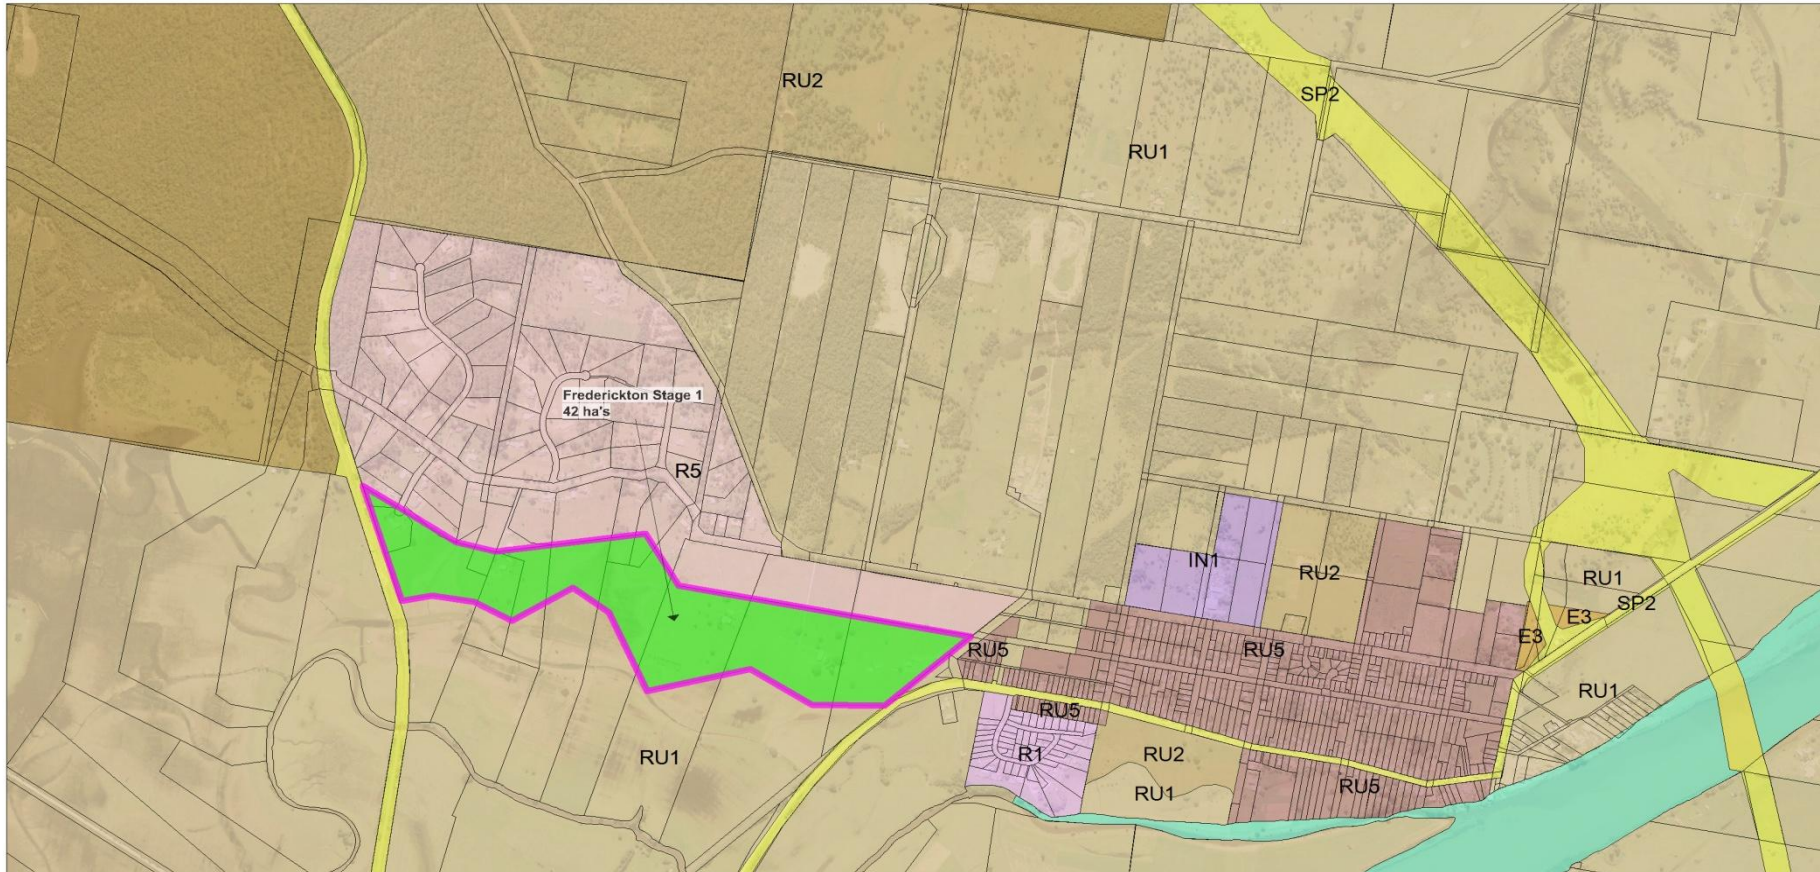

Map 11: Frederickton Land Release Staging

	Frederickton Kempsey Shire Council Rural Residential Land Release Strategy	VERSION:2-140314 DATE:14/03/14
	 NOT TO SCALE	

There is no warranty that the data on this map does not contain errors and the Kempsey Shire Council shall not be liable for any loss, damage or injury suffered by the user or any other person consequent upon the existence of errors. No guarantee as to the accuracy of the data is given.