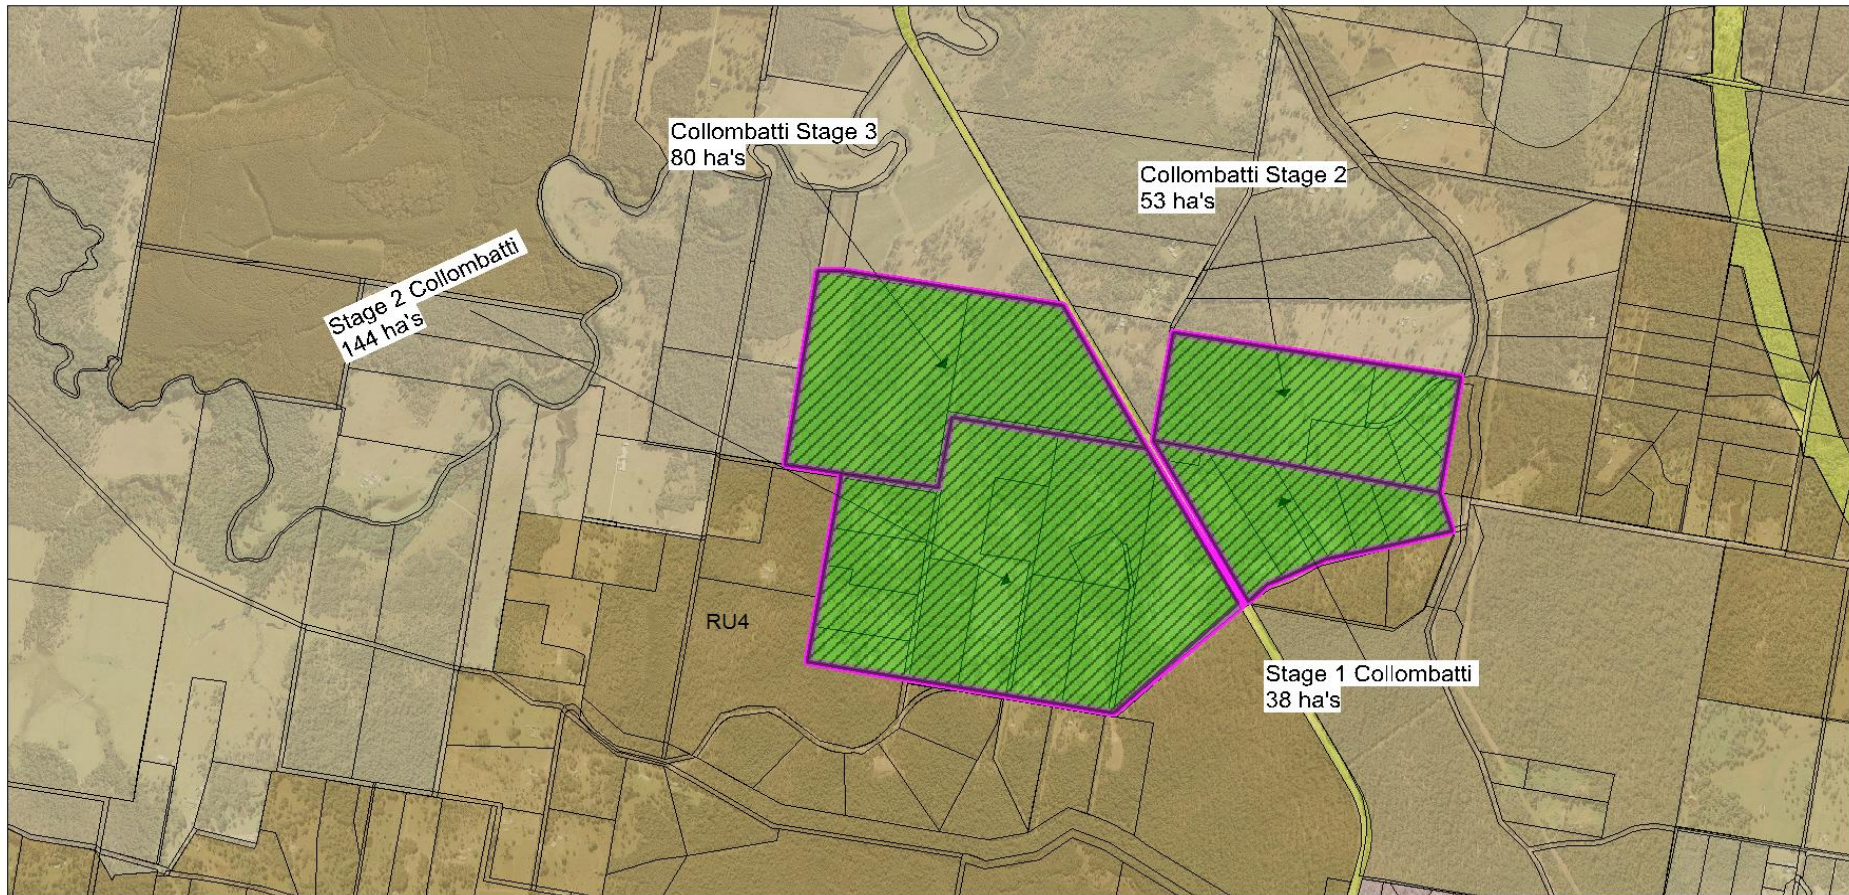

Map 10: Collombatti Land Release Staging

 <p>KEMPSEY Shire Council</p>	<p>Collombatti Kempsey Shire Council Rural Residential Land Release Strategy</p>	<p>VERSION:3-200314 DATE:20/03/14</p>
	<p>NOT TO SCALE</p> 	<p>  Rural Residential Release Areas  Release Stages  RU4 Zoned Potential 4ha Lot Size </p>